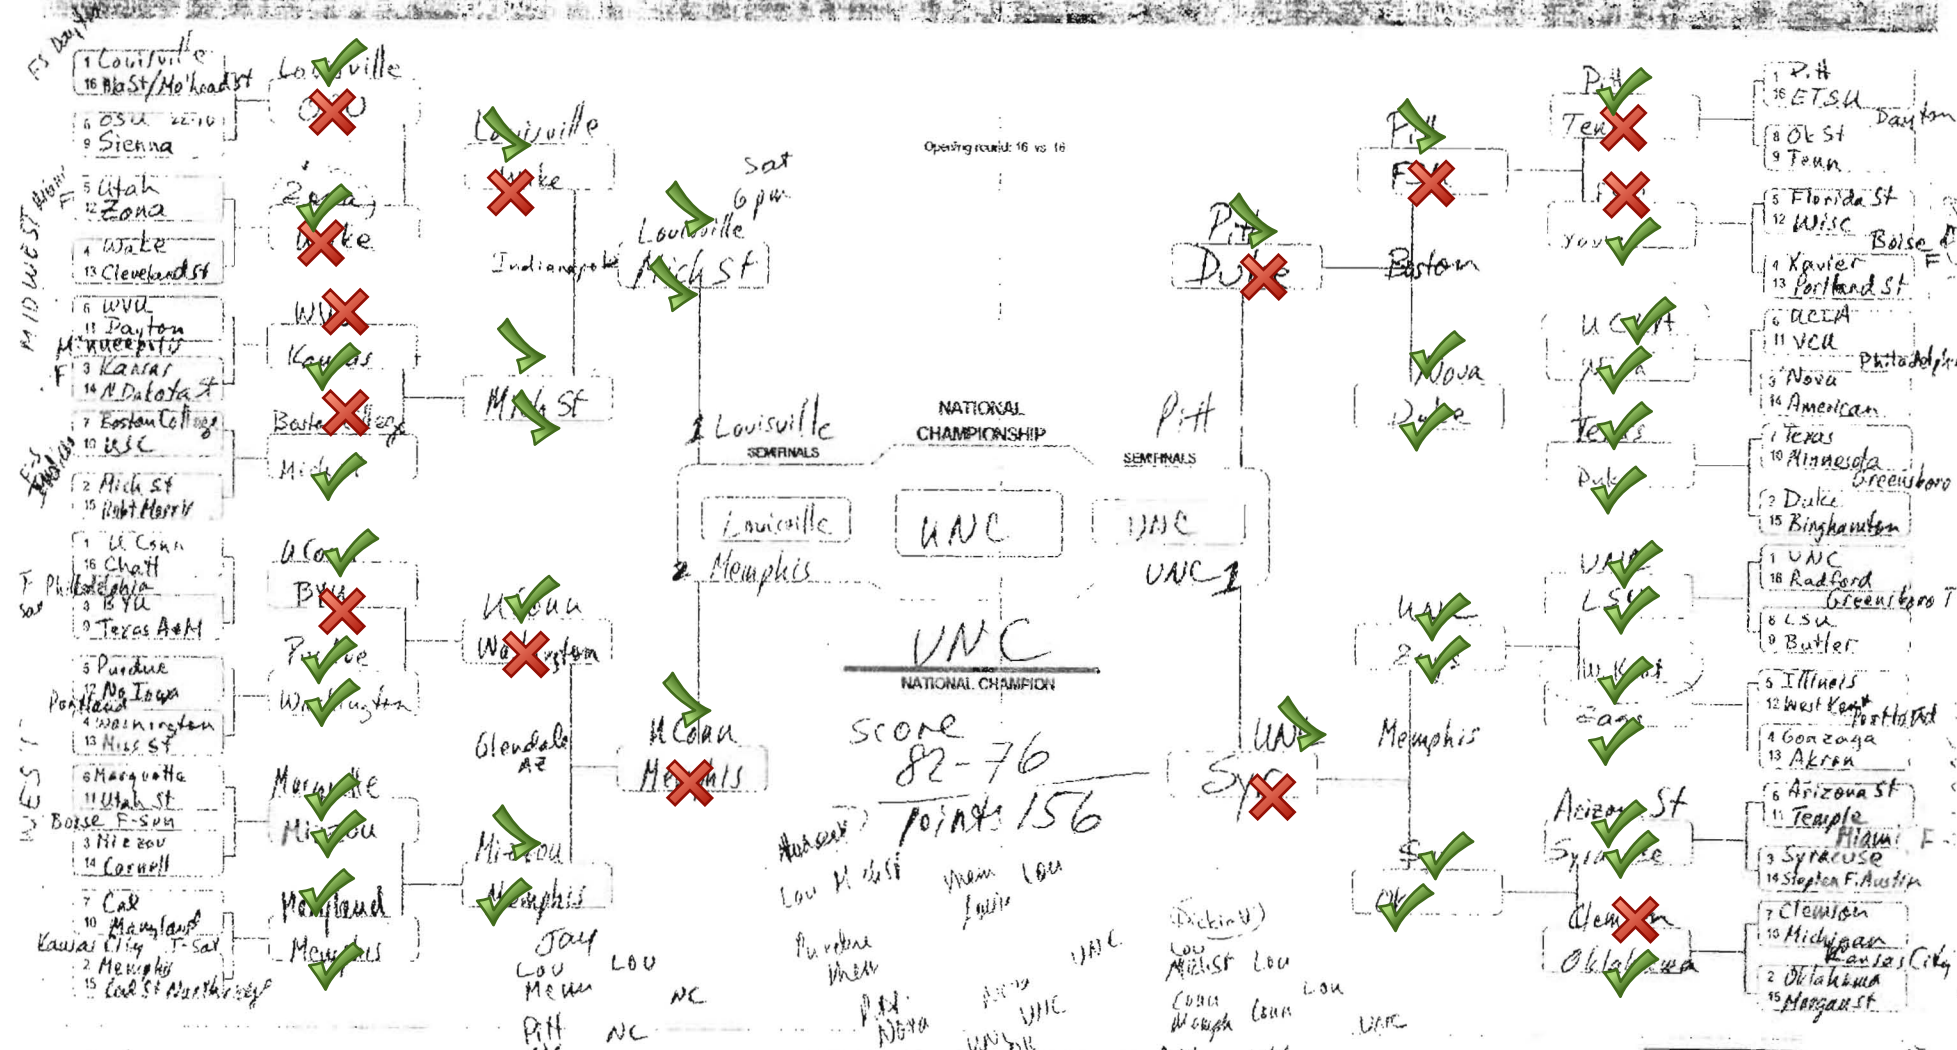

APRIL 10

R

LOU
KS COU
COA MIZ LOU
MIZ
Pitt Pitt
Duke Pitt
NC UNC
OK

Mar 19 08 09:51

MW Wake BC MA

APRIL 10

FSU
Duke
UNC
Memphis

P. 1