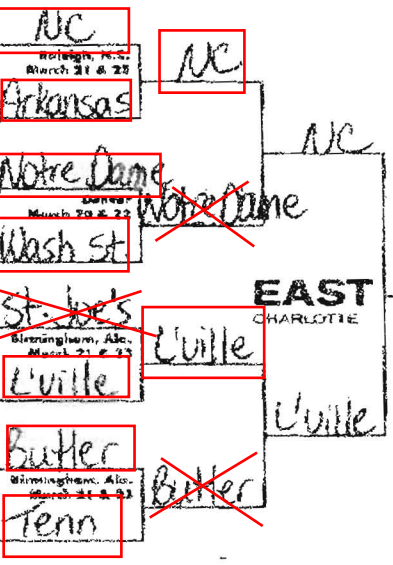

First Round March 20-21    Second Round March 22-23    Sweet 16 March 27-28    Elite Eight March 28-30    Final Four April 5    NATIONAL CHAMPIONSHIP    Final Four April 5    Elite Eight March 28-30    Sweet 16 March 27-28    Second Round March 22-23    First Round March 20-21

# NCAA TOURNAMENT BRACKET 2008

- (3) North Carolina (32-2)
- (16) Mt. St. Mary's / Coppin St.
- (8) Indiana (25-7)
- (9) Arkansas (22-11)
- (5) Notre Dame (24-7)
- (12) George Mason (23-10)
- (4) Washington State (24-8)
- (13) Winthrop (22-14)
- (6) Oklahoma (22-11)
- (11) Saint Joseph's (21-12)
- (3) Louisville (24-8)
- (14) Boise State (25-6)
- (7) Butler (29-3)
- (10) South Alabama (26-6)
- (2) Tennessee (29-4)
- (15) American (21-11)

**EAST CHARLOTTE**

NC

L'ville

OPENING ROUND GAME  
 (16a) Mt. St. Mary's (18-14)  
 (16b) Coppin State (14-20)

SAN ANTONIO April 5

- (1) Kansas (31-3)
- (16) Portland State (23-9)
- (8) UNLV (26-7)
- (9) Kent State (28-4)
- (5) Clemson (24-9)
- (12) Villanova (29-12)
- (4) Vanderbilt (26-7)
- (13) Siena (22-10)
- (6) USC (21-11)
- (11) Kansas State (20-11)
- (3) Wisconsin (29-4)
- (14) Col. St. Fullerton (24-8)
- (7) Gonzaga (25-7)
- (10) Davidson (26-6)
- (2) Georgetown (27-5)
- (15) UMBC (24-6)

**MIDWEST DETROIT**

Kansas

SAN ANTONIO April 7  
**Kansas CHAMPION**

**SOUTH HOUSTON**

SAN ANTONIO April 5

- (1) Memphis (33-1)
- (16) Texas-Arlington (21-11)
- (8) Mississippi State (22-10)
- (9) Oregon (18-13)
- (5) Michigan State (23-8)
- (12) Temple (21-22)
- (4) Pittsburgh (26-9)
- (13) Oral Roberts (24-9)
- (6) Marquette (24-9)
- (11) Kentucky (18-12)
- (3) Stanford (26-7)
- (14) Cornell (22-5)
- (7) Miami (22-10)
- (10) Saint Mary's (25-4)
- (2) Texas (28-6)
- (15) Austin Peay (24-10)