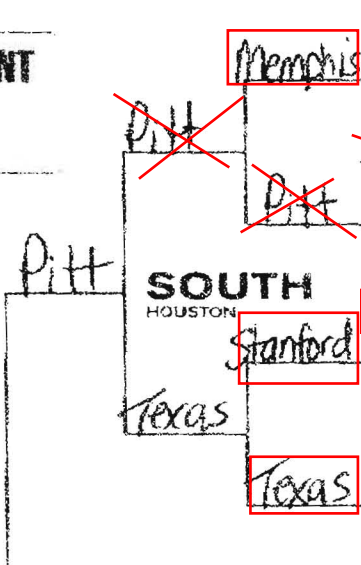

# NCAA TOURNAMENT BRACKET 2008

- (3) North Carolina (32-2)
- (16) Mt. St. Mary's / Coppin St.
- (8) Indiana (25-7)
- (9) Arkansas (22-11)
- (5) Notre Dame (24-7)
- (12) George Mason (23-10)
- (4) Washington State (24-8)
- (13) Winthrop (22-14)
- (6) Oklahoma (22-11)
- (11) Saint Joseph's (21-12)
- (3) Louisville (24-8)
- (14) Boise State (25-6)
- (7) Butler (29-3)
- (10) South Alabama (26-6)
- (2) Tennessee (29-4)
- (15) American (21-11)

**EAST CHARLOTTE**

NC

L'ville

OPENING ROUND GAME  
 (16a) Mt. St. Mary's (18-14)  
 (16b) Coppin State (14-20)

SAN ANTONIO April 5

- (1) Kansas (31-3)
- (16) Portland State (23-9)
- (8) UNLV (26-7)
- (9) Kent State (28-4)
- (5) Clemson (24-9)
- (12) Villanova (29-12)
- (4) Vanderbilt (26-7)
- (13) Siena (22-10)
- (6) USC (21-11)
- (11) Kansas State (20-11)
- (3) Wisconsin (29-4)
- (14) Col. St. Fullerton (24-8)
- (7) Gonzaga (25-7)
- (10) Davidson (26-6)
- (2) Georgetown (27-5)
- (15) UMBC (24-6)

**MIDWEST DETROIT**

Kansas

SAN ANTONIO April 7  
**Kansas CHAMPION**

**SOUTH HOUSTON**

SAN ANTONIO April 5

- (1) Memphis (33-1)
- (16) Texas-Arlington (21-11)
- (8) Mississippi State (22-10)
- (9) Oregon (18-13)
- (5) Michigan State (23-8)
- (12) Temple (21-22)
- (4) Pittsburgh (26-9)
- (13) Oral Roberts (24-9)
- (6) Marquette (24-9)
- (11) Kentucky (18-12)
- (3) Stanford (26-7)
- (14) Cornell (22-5)
- (7) Miami (22-10)
- (10) Saint Mary's (25-4)
- (2) Texas (28-6)
- (15) Austin Peay (24-10)